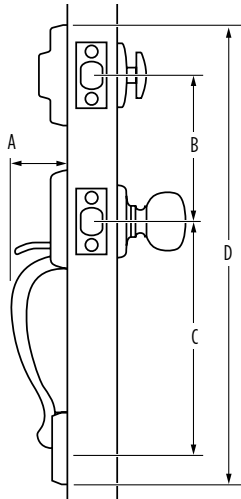

AUGUSTA HANDLESET

Box Pack Specifications

SATIN NICKEL

SATIN CHROME

MATTE BLACK

AUGUSTA	15 Satin Nickel	26D Satin Chrome	514 Matte Black
SmartKey Single Cylinder Exterior Pack	<input type="checkbox"/>	<input type="checkbox"/>	<input type="checkbox"/>

SPECIFICATIONS

Door Prep	Deadbolt: Cross Bore 2-1/8" or 1-1/2" Edge Bore 1" Latch Face 1" x 2-1/4". Handle: Cross Bore 2-1/8" Edge Bore 1" Latch Face 1" x 2-1/4"
Backset	Deadbolt: Adjustable to 2-3/8" or 2-3/4" Handle: Adjustable to 2-3/8" or 2-3/4"
Door Thickness	1-3/4" doors standard. 2-1/4" doors optional Not designed for use on 1-3/8" doors
Cylinder	SmartKey
Faceplates	1" x 2-1/4". Includes square corner, radius corner and drive-in
Strikes	Deadbolt: Cross Bore 1-1/8" x 2-3/4" Includes square corner and radius corner Handle: 2-1/4" full lip Includes square corner and radius corner
Bolt	Deadbolt: 1" steel Handle: 1/2" throw. Nickel plated.
Door Handing	Reversible for right or left-handed doors
ANSI/BHMA	A156.5 Grade 2 (for deadbolt)
ADA	N/A
ASTM	All Weiser product meets ASTM E 331 water penetration testing

Dimensions	A	B	C	D
Augusta	2 ³ / ₁₆ "	5 ¹ / ₂ "	9 ¹ / ₁₆ "	17 ⁴⁵ / ₆₄ "

WARRANTY:

Weiser™ products provide a "Lifetime Mechanical Warranty" that covers all defects in material and workmanship. For more information, please visit ca.weiserlock.com/en/warranty/.